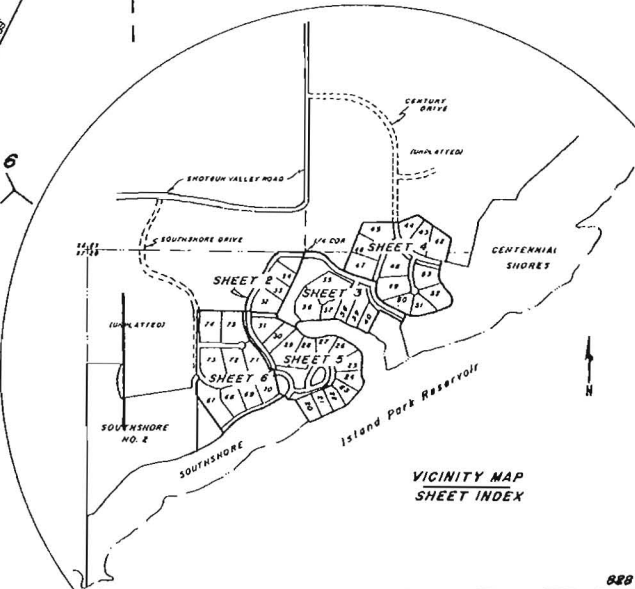

CENTENNIAL COVE
485549 12082003

SEC. 23 & 26
TWP. 13N
RGE. 4E

MONUMENT LEGEND:

- FOUND OR SET 3/8" x 30" REBAR w/ ALUMINUM CAP PLS. 7381
- FOUND OR SET 3/8" x 30" REBAR w/ PLASTIC CAP PLS. 7381
- FOUND OR SET 1/2" x 24" REBAR w/ PLASTIC CAP PLS. 7381

Centennial Cove

SHEET 2 OF 6

485549

CENTENNIAL MTN. PROPERTIES
(UNPLATTED)

RICHARD B. BYREM - PLS. 14080 N 48TH E · IDAHO FALLS · ID · 83401 · (208) 535-0812