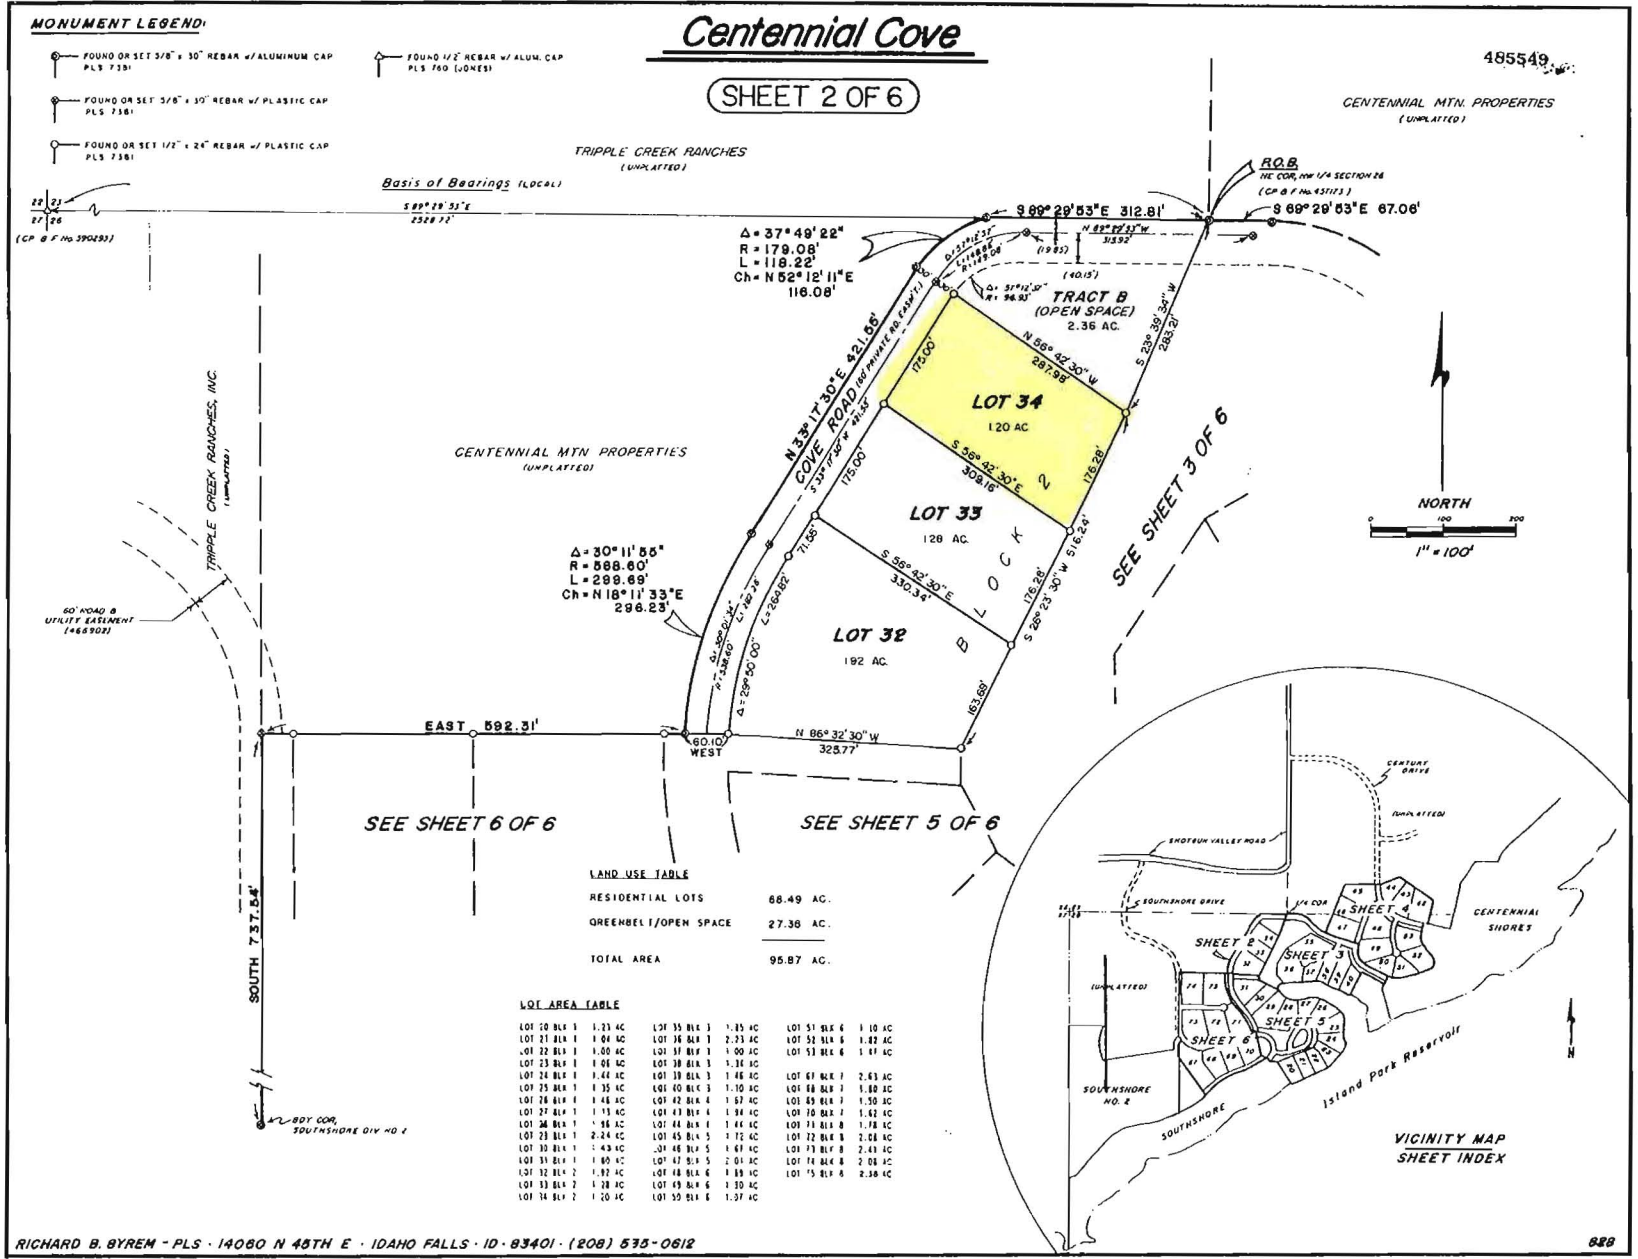

CENTENNIAL COVE
485549 12082003

SEC. 23 & 26
TWP. 13N
RGE. 4E

MONUMENT LEGEND:

- FOUND OR SET 3/8" x 30" REBAR w/ ALUMINUM CAP PLS. 7381
- FOUND OR SET 3/8" x 30" REBAR w/ PLASTIC CAP PLS. 7381
- FOUND OR SET 1/2" x 24" REBAR w/ PLASTIC CAP PLS. 7381

Centennial Cove

SHEET 2 OF 6

485549

CENTENNIAL MTN. PROPERTIES
(UNPLATTED)

RICHARD B. BYREM - PLS. 14080 N 48TH E · IDAHO FALLS · ID · 83401 · (208) 535-0812